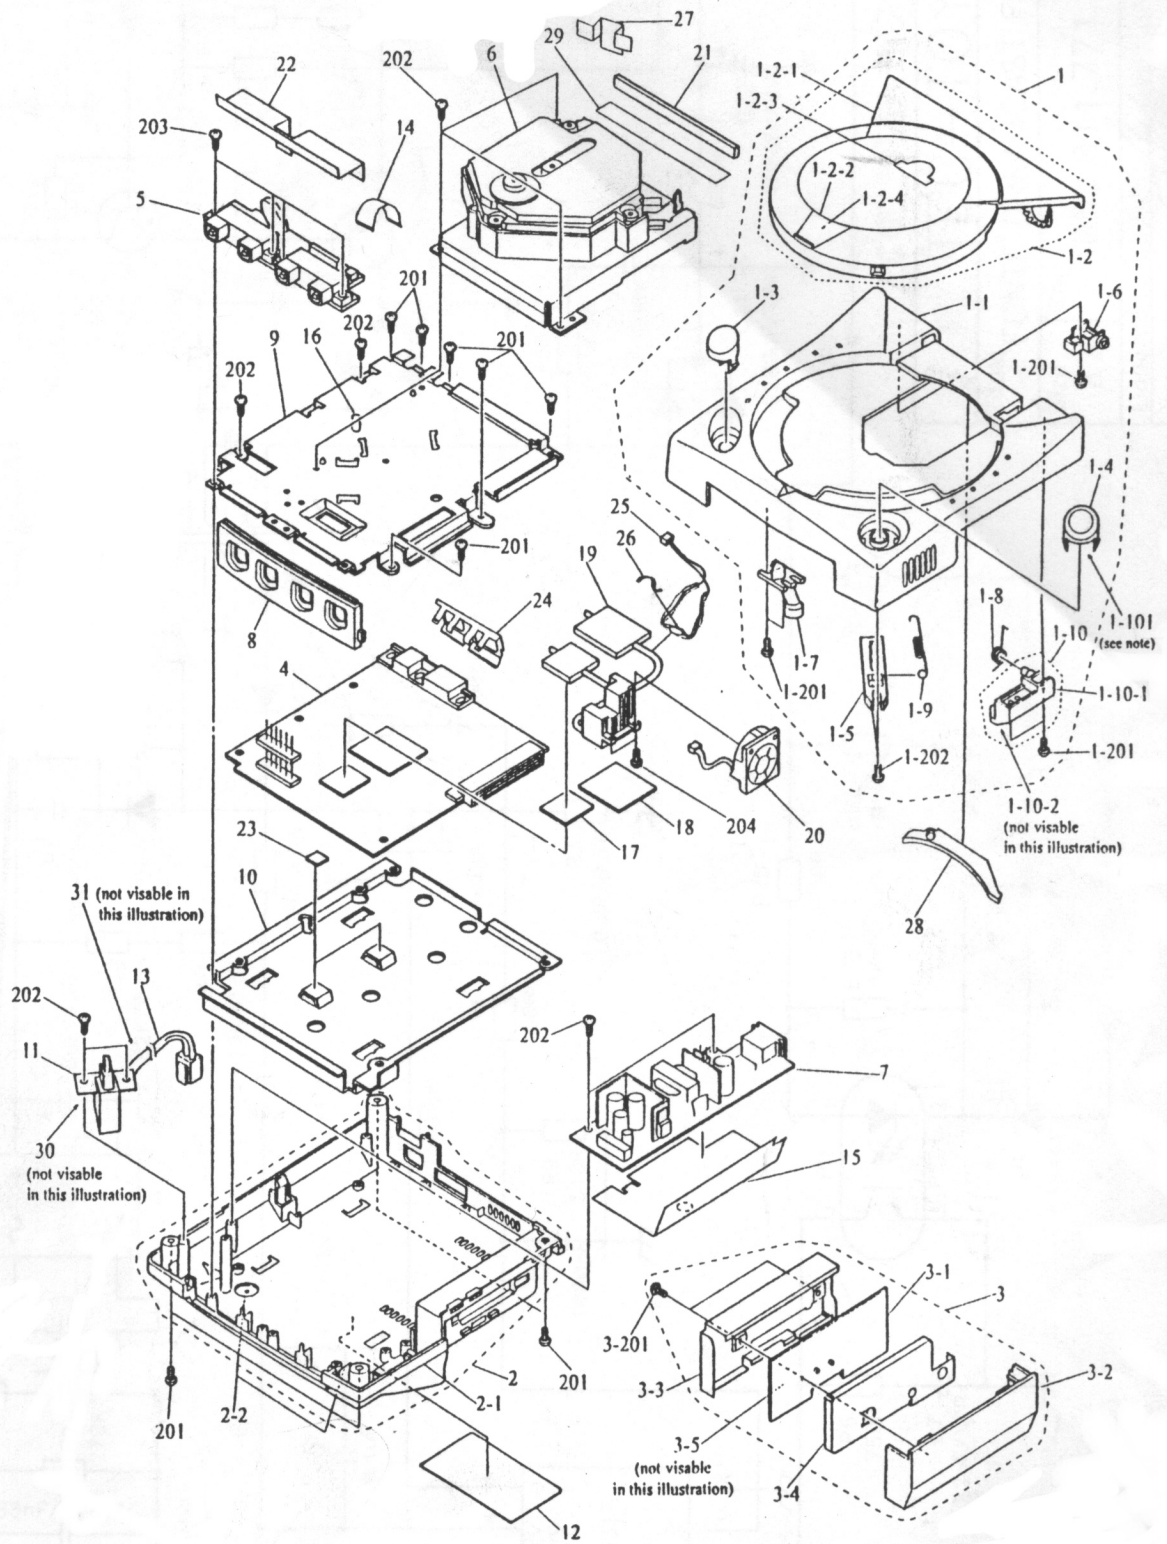

12. Exploded View & Parts Lists VA0

Exploded View

Note: MOLYCOAT (item 1-101) is applied to the angled surface of the boss on the under side of the Open Button 12-1(VA0)