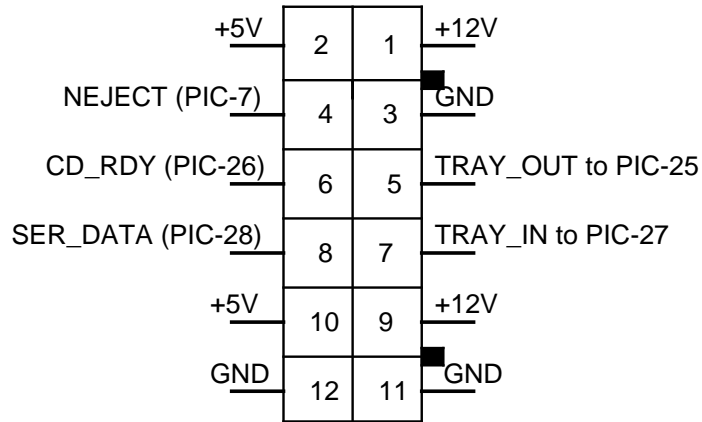

DVD Power (at MB)

Looking down on motherboard

DVD Power (end of cable)

Looking at end of cable

Xbox Cable Diagram for Connecting a PC-DVD

TITLE

FILE:

PAGE