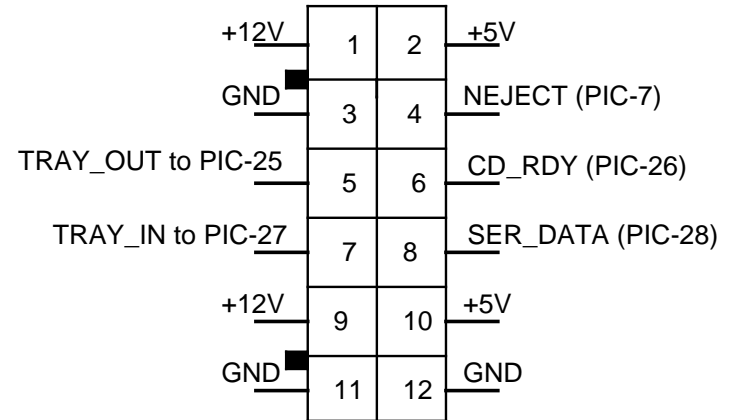

DVD Power (at MB)

Looking down on motherboard

DVD Power (end of cable)

Looking at end of cable

Xbox Cable Diagram for Connecting a PC-DVD

TITLE

FILE:

PAGE